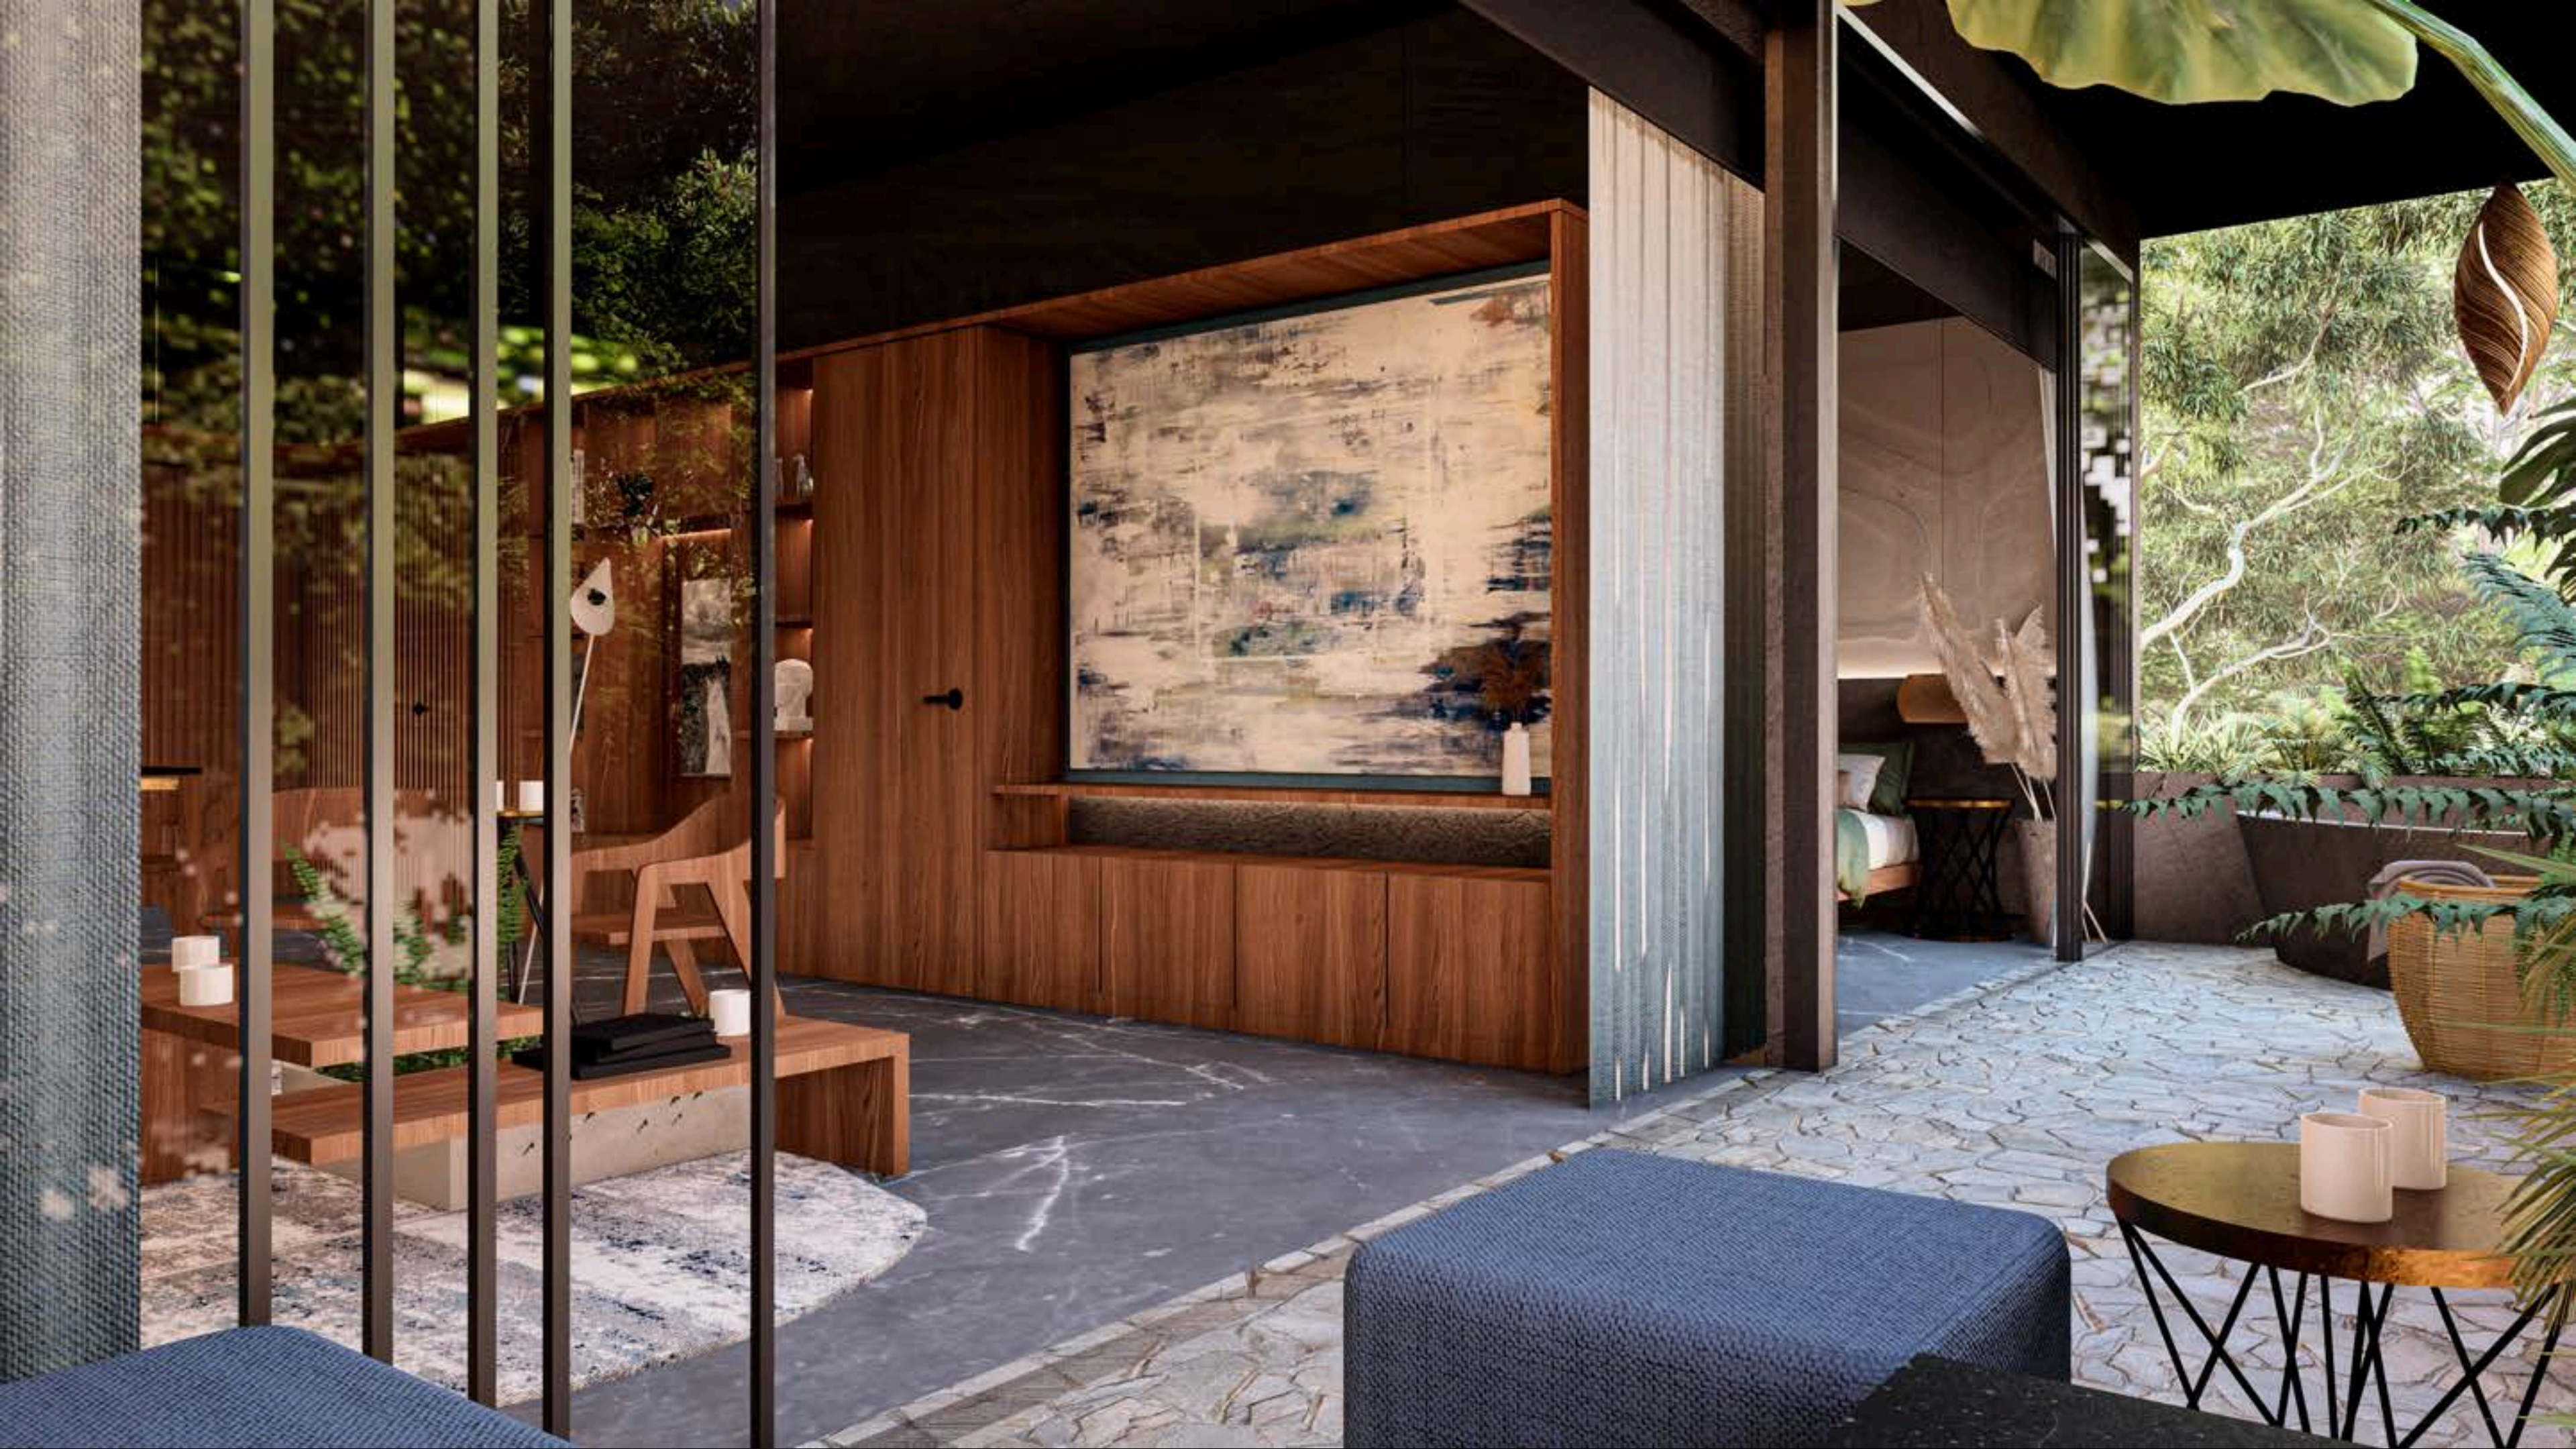

# BLISS

PHASE II

Open the door of Bliss with our seed key. Enter and see a world of continuity and the combination of two wood tones, which with mirrors at the top produce spaciousness and a sense of infinity, completing comfort and relaxation in the ample social space. Whether in the Golden, Blue, Green, or Burgundy combination, customization is for everyone, and we tailor it for you.

A great room always seeks to feel open towards both ends and integrate light, jungle, and wind, crossing and harmonizing the intimacy of the room. Showering towards the open, resting on the terrace contemplating the jungle and the movement of the branches. Bliss that can reach up to the sky.