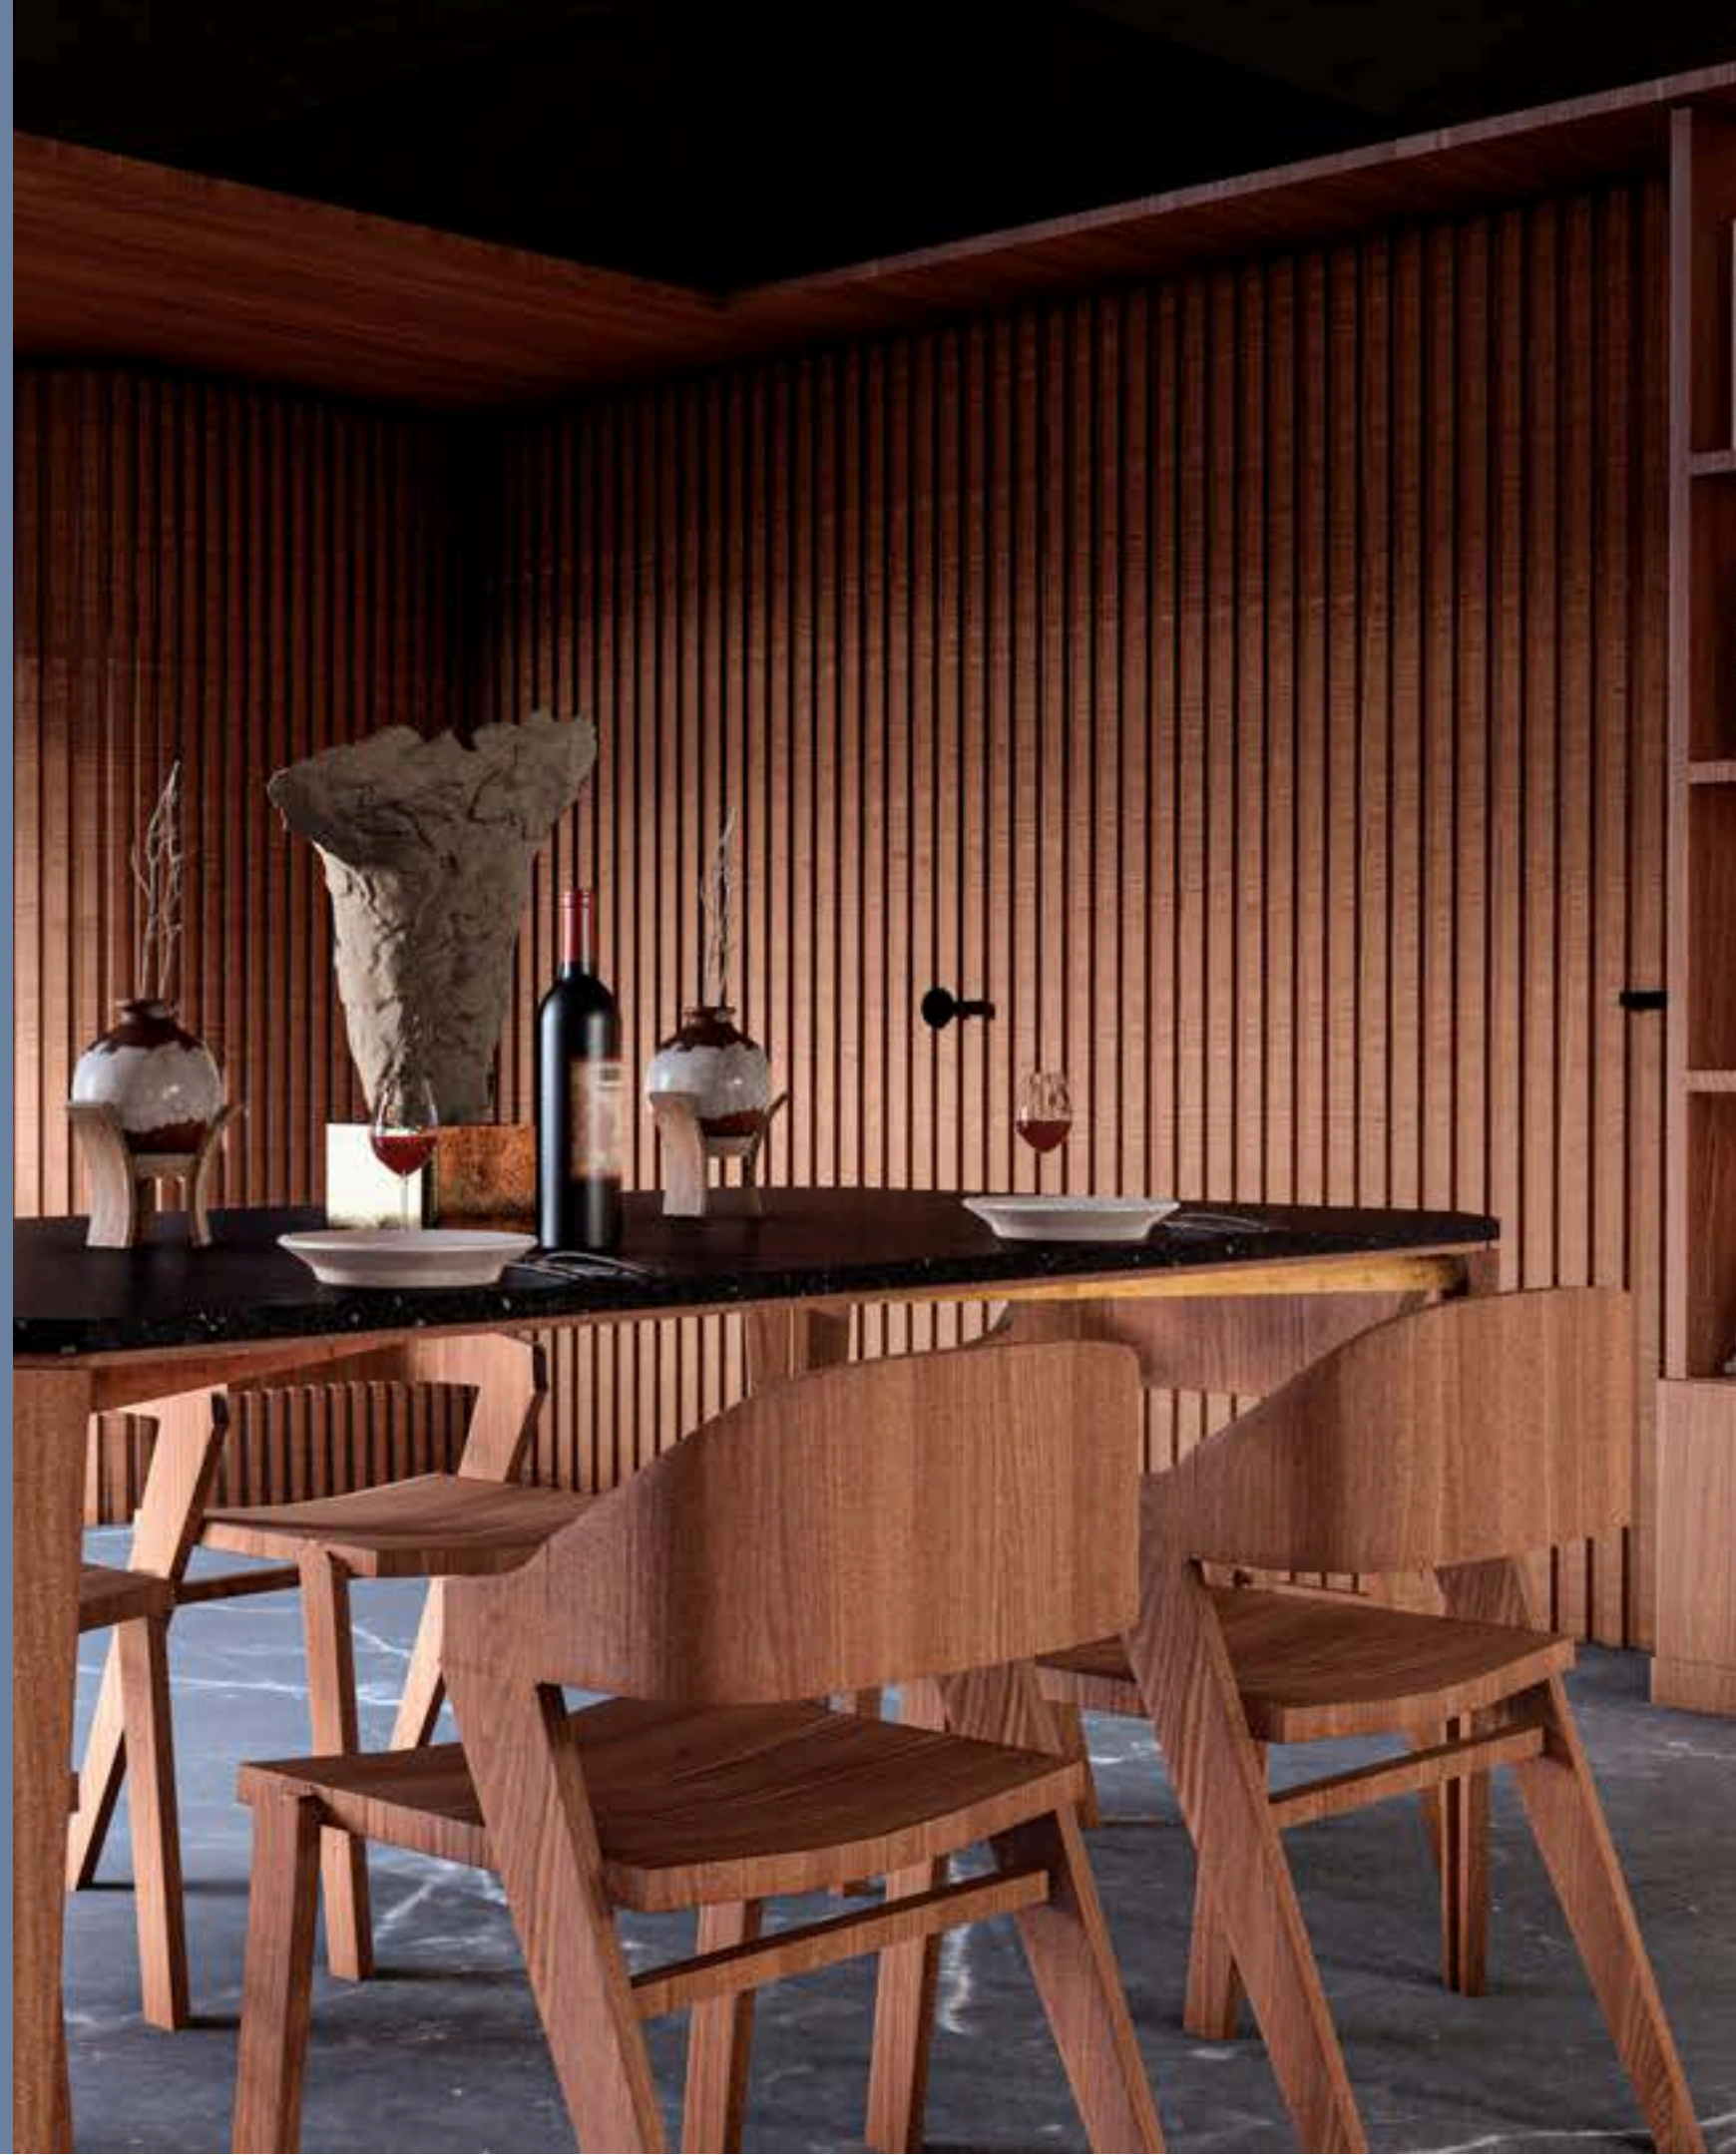

# BLISS

PHASE II

Open the door of Bliss with our seed key. Enter and see a world of continuity and the combination of two wood tones, which with mirrors at the top produce spaciousness and a sense of infinity, completing comfort and relaxation in the ample social space. Whether in the Golden, Blue, Green, or Burgundy combination, customization is for everyone, and we tailor it for you.