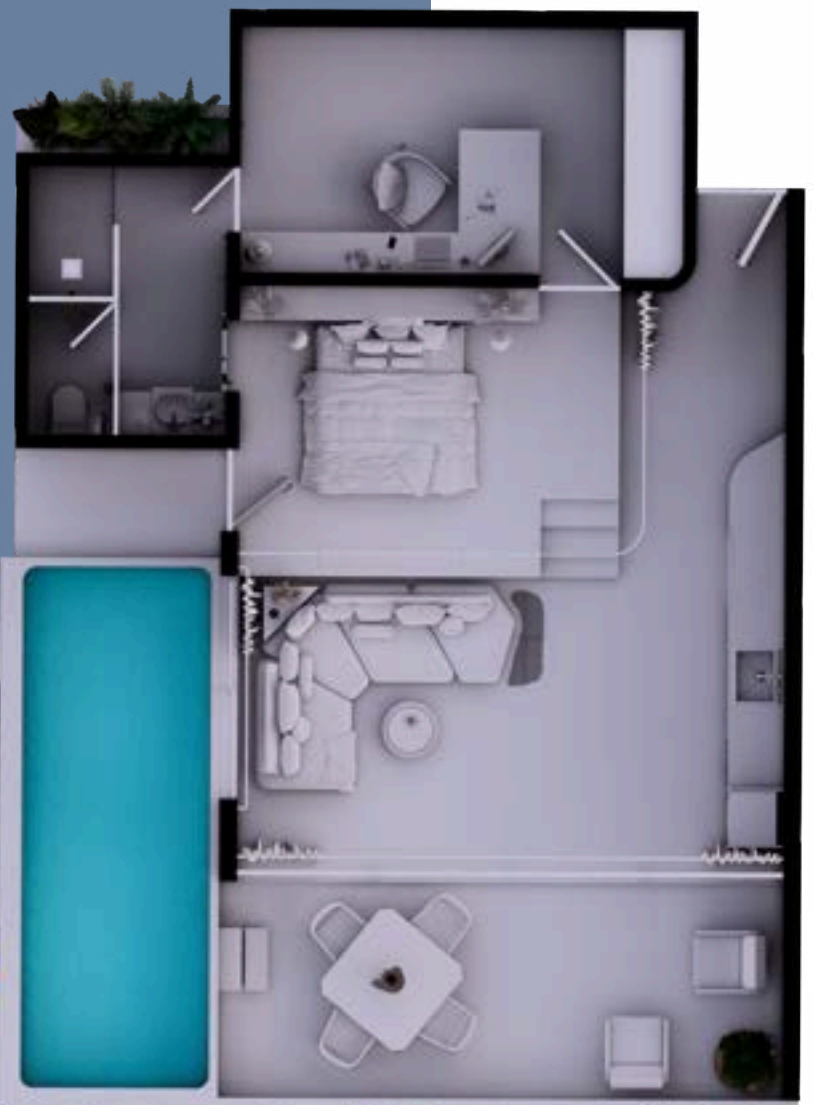

CORNER JOY

PHASE II

CORNER JOY

PHASE II

CORNER JOY

PHASE II

Towards the jungle, the lung of Seedness, lies Corner Joy. A refreshing shower from which, and through the unique inhabitable space, the first contact with the outside world is made.

The seed hangs in the center of the pool, over three meters long, where you can immerse yourself and emerge to see the illuminated sculpture as a reminder of new beginnings. Corner Joy is a grand interplay of fabrics, mirrors, stones, and woods; all spaces coexist.

The bed is wrapped in curtains that give it prominence and enable an integrated social space between terrace and interior. In Corner Joy Seedness, a new beginning awaits.

BEDROOM

DESCRIPTION	QTY	UNIT
KING BED WITH BUROES	1	UNIT
HANGING LAMP	2	UNIT
KING MATTRESS	1	UNIT
KING SHEET SET	1	SET
KING BED COVER	1	UNIT
BLANKET	1	UNIT
KING PILLOWS WITH COVER	2	UNIT
CUSHION WITH COVER 60X60 CM	2	UNIT
CUSHION WITH COVER 60X35 CM	2	UNIT
CUSHION WITH COVER 20X75 CM	1	UNIT
SHEER CURTAIN	1	SHEET
BLACKOUT CURTAIN	1	SHEET
GLASS POLKA	1	UNIT
PEG	1	SET
BATHROBE	2	UNIT

BATHROOM

DESCRIPTION	QTY	UNIT
BATH TOWEL	4	UNIT
FACE TOWEL	8	UNIT
HAND TOWEL	2	UNIT
SHOWER MAT	1	UNIT
HAND SOAP DISPENSER	2	UNIT
CREAM DISPENSER	1	UNIT
REPELLENT DISPENSER	1	UNIT
SHAMPOO DISPENSER	1	UNIT
BODYWASH DISPENSER	1	UNIT
SOAP HOLDER	1	UNIT
TRASH CAN	2	UNIT
GLASS	3	UNIT
FILL OF SOAPS	1	LOT
THE SEED SOAP	3	UNIT